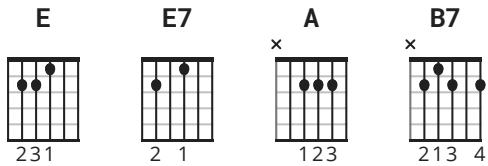

Folsom Prison Blues chords by Johnny Cash

CHORDS

[Intro & Outro]

e|-----|
B|-----|
G|-----|
D|----1-1-----|
A|-2-2----2-----|
E|-----2b3-0-----|

[Verse 1]

E
I hear the train a-coming, it's rolling
round the bend
and I ain't seen the sunshine since I
E7
don't know when
A
I'm stuck at Folsom Prison, and time
E
keeps draggin' on
B7
But that train keeps a-rollin' on down to
E
San Antone

[Verse 2]

E
When I was just a baby, my Mama told me
'Son,
always be a good boy; don't ever play
E7
with guns.'
A
But I shot a man in Reno, just to watch
E
him die
B7
when I hear that whistle blowin' I hang
E
my head and cry

[Solo]

E | **E7** | **E** | **E7**
A | **A** | **E** | **E**
B7 | **B7** | **E** |

[Verse 3]

E
I bet there's rich folks eatin' in a
fancy dining car
They're probably drinking coffee and
E7
smoking big cigars
A
But I know I had it coming, I know I
E
can't be free
B7
But those people keep a moving, and
E
that's what tortures me

[Solo]

E | **E7** | **E** | **E7**
A | **A** | **E** | **E**
B7 | **B7** | **E** |

[Verse 4]

E
Well, if they freed me from this prison,
if that railroad train was mine
I bet I'd move it on a little farther
E7
down the line
A
Far from Folsom Prison, that's where I
E
want to stay
B7
And I'd let that lonesome whistle blow my
E
blues away